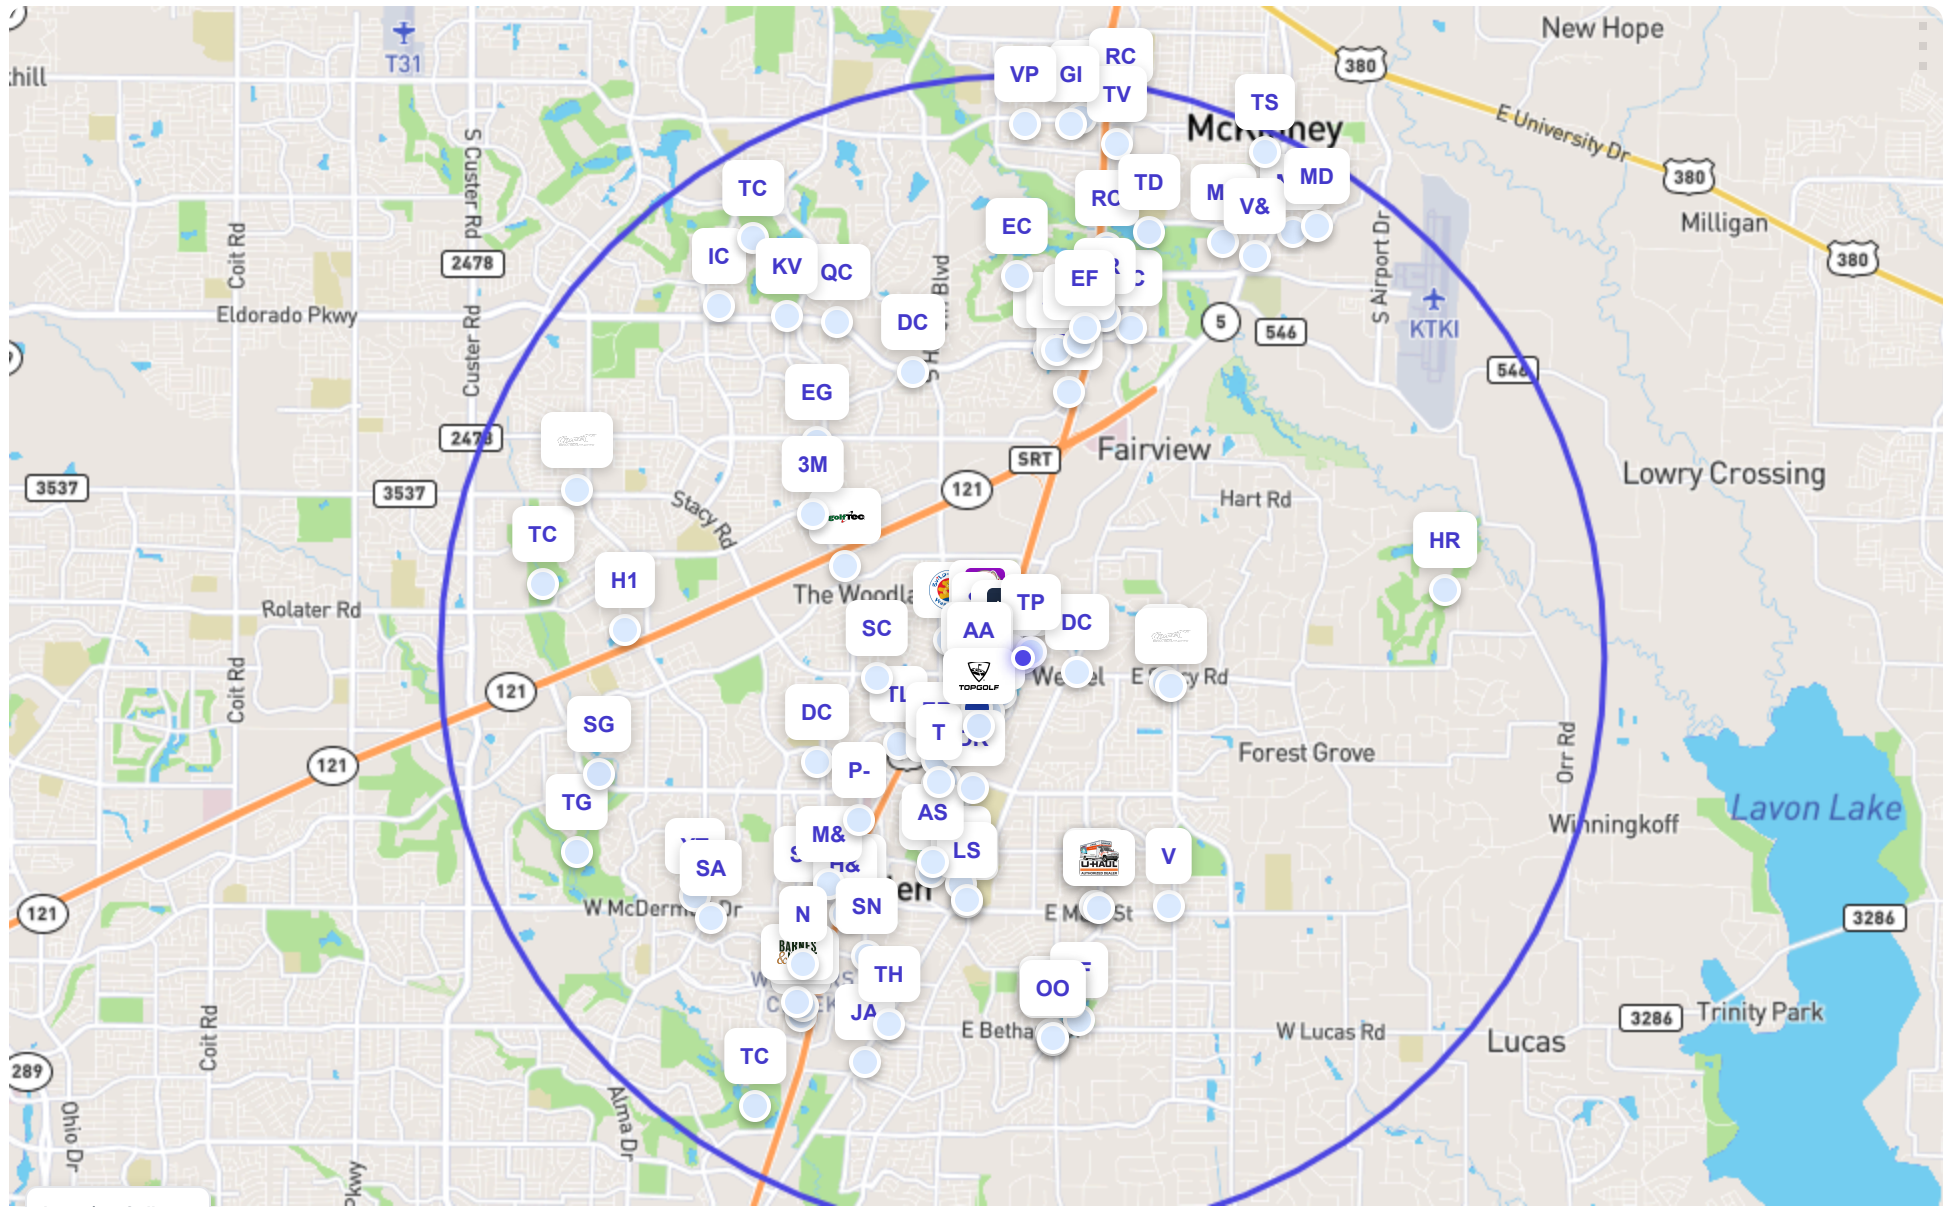

Location Callouts

- ☒ Icons
- ☐ Names

© Mapbox © OpenStreetMap

* Rank percentile indicates how each location performs compared to similar properties. A higher percentile means better performance. Ranks by total monthly foot traffic volume compared to other properties in the same category group within the metro area (cbsa).